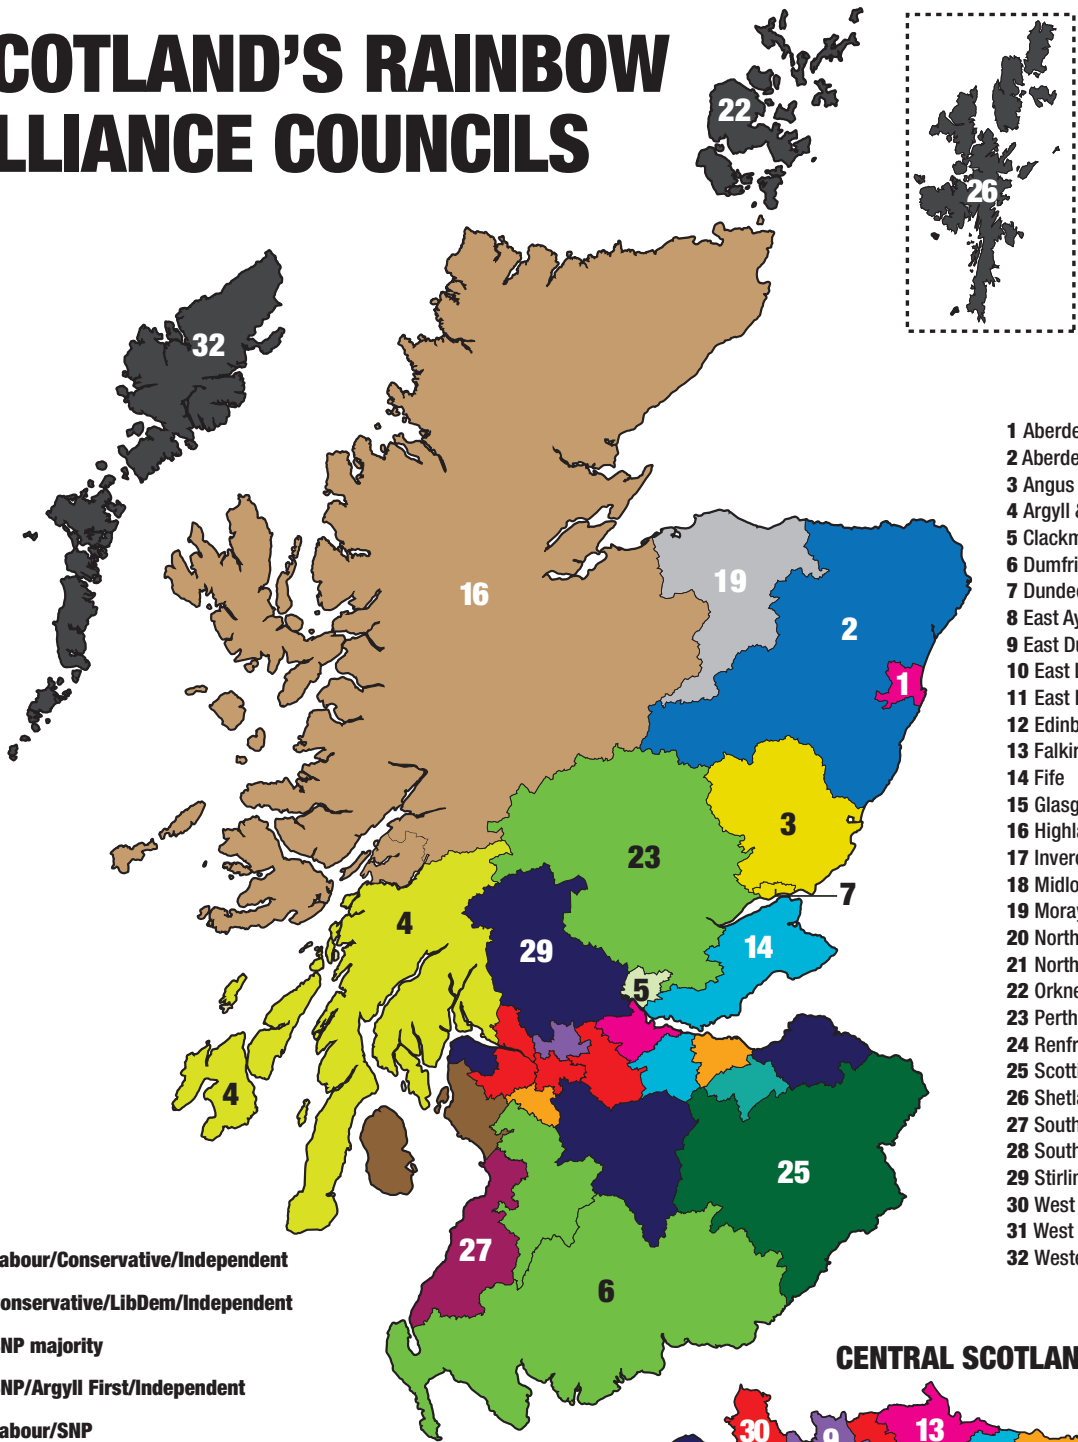

SCOTLAND'S RAINBOW ALLIANCE COUNCILS

- 1 Aberdeen
- 2 Aberdeenshire
- 3 Angus
- 4 Argyll & Bute
- 5 Clackmannanshire
- 6 Dumfries & Galloway
- 7 Dundee
- 8 East Ayrshire
- 9 East Dunbartonshire
- 10 East Lothian
- 11 East Renfrewshire
- 12 Edinburgh
- 13 Falkirk
- 14 Fife
- 15 Glasgow
- 16 Highland
- 17 Inverclyde
- 18 Midlothian
- 19 Moray
- 20 North Ayrshire
- 21 North Lanarkshire
- 22 Orkney Islands
- 23 Perth & Kinross
- 24 Renfrewshire
- 25 Scottish Borders
- 26 Shetland
- 27 South Ayrshire
- 28 South Lanarkshire
- 29 Stirling
- 30 West Dunbartonshire
- 31 West Lothian
- 32 Western Isles

KEY

- Labour/Conservative/Independent
- Conservative/LibDem/Independent
- SNP majority
- SNP/Argyll First/Independent
- Labour/SNP
- Independent majority
- SNP/ Conservative
- Labour/Conservative/LibDem
- Labour/Conservative
- Labour minority
- Labour majority
- SNP/Labour/LibDem
- SNP/Green/Independent
- Independent/Conservative
- SNP/Independent
- Independent/SNP/LibDem
- Conservative/Labour
- SNP minority

CENTRAL SCOTLAND COUNCILS